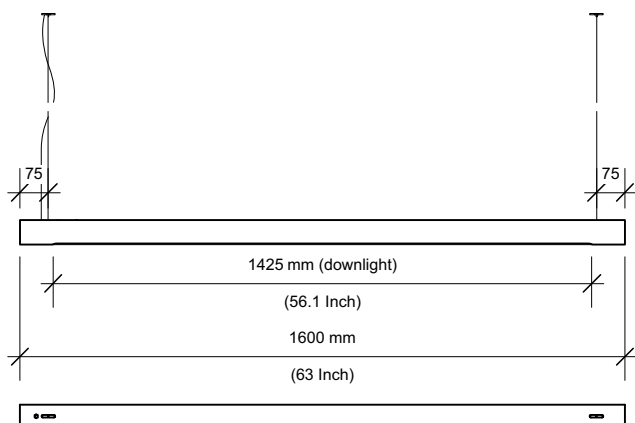

Up & downlight option:

L.1600 / Ø60 mm, 6kg

L.63inch / Ø2.4inch, 13.2lb

**Lamp type & wattage**

**UK/EU** 24V DC 19w per metre

**USA** 12V DC LED 20w per metre

2700K or 3000K colour temp

**Power supply**

## Dimensions - Side View

## Dimensions - Down light

## Dimensions - Up & down light