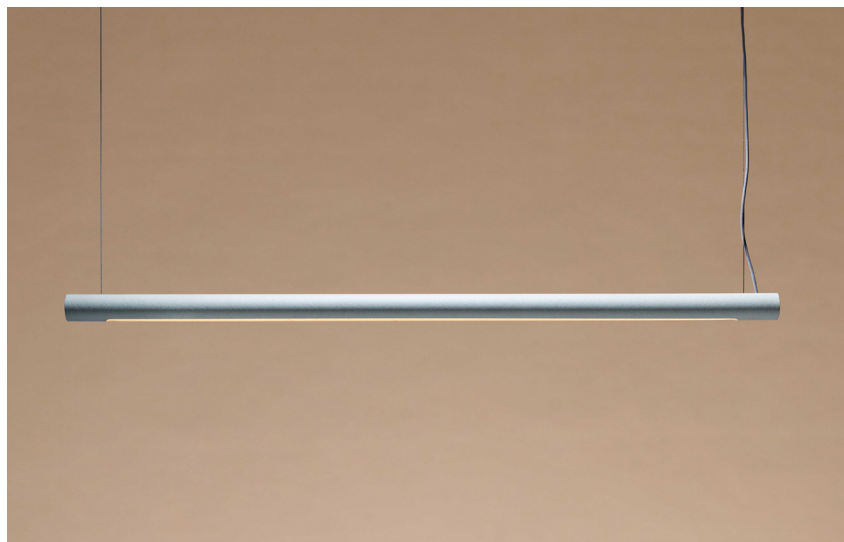

**Design by**

Thomas Housden

**Material & finish**

Ceramic extrusion, aluminium core, silicone end caps

**Dimensions & weight**

Downlight option:

L.1600 / Ø60 mm, 7kg

L.63inch / Ø2.4inch, 15.4lb

Up & downlight option:

L.1600 / Ø60 mm, 6kg

L.63inch / Ø2.4inch, 13.2lb

**Lamp type & wattage**

**UK/EU** 24V DC 19w per metre

**USA** 12V DC LED 20w per metre

2700K or 3000K colour temp

**Power supply**

## Dimensions - Side View

## Dimensions - Up & down light