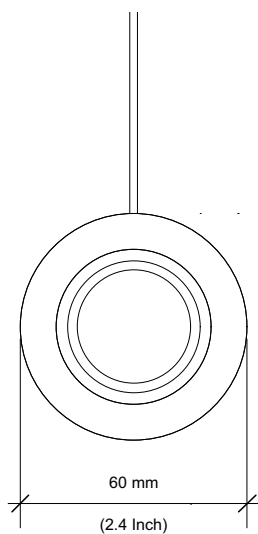

**Design by**

Thomas Housden

**Material & finish**

Ceramic extrusion, aluminium core, silicone end caps

**Dimensions & weight**

Downlight option:

L.1600 / Ø60 mm, 7kg

L.63inch / Ø2.4inch, 15.4lb

## Dimensions - Side View

## Dimensions - Down light

## Dimensions - Up & down light