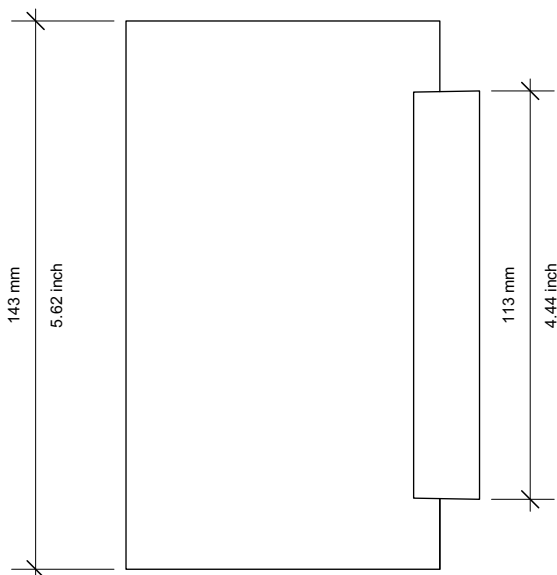

Design by

Thomas Housden

Material & finish

Through colour porcelain

Dimensions & weight

Ø83-84mm, H.142-144mm, 0.6-0.7kg

Ø3.26 inch, H5.62inch, 1.3-1.5lb

Projection from wall: 94mm / 3.7inch

IP rating

IP20

Wiring certification

CE, EN60598

UL pending

Options

Colour: dark grey, light grey, pink, cream

Dimensions- Top view EU

Dimensions- Side view

Dimensions- Front view