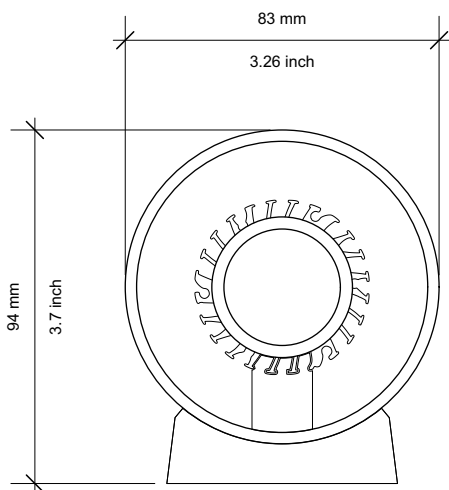

Design by

Thomas Housden

Material & finish

Through colour porcelain

Dimensions & weight

Ø83-84mm, H.142-144mm, 0.6-0.7kg

Ø3.26 inch, H5.62inch, 1.3-1.5lb

Projection from wall: 94mm / 3.7inch

IP rating

IP20

Wiring certification

CE, EN60598

UL pending

Options

Colour: dark grey, light grey, pink, cream

Dimensions- Top view EU

Dimensions- Side view

Dimensions- Front view