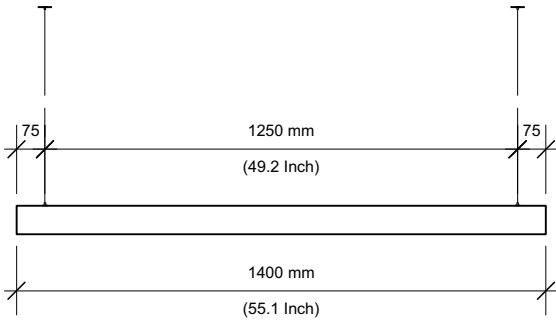

Design by

Thomas Housden

Material & finish

Terracotta extrusion & silicone caps

Dimensions & weight

L.1400mm H.78mm W.51mm, 6kg
(L.55.1inch H.3inch W.2inch, 13.2lb)
L.1600mm H.78mm W.51mm, 8kg
(L.63inch H.3inch W.2inch, 17.6lb)
L.1800mm H.78mm W.51mm, 10kg
(L.70.8inch H.3inch W.2inch, 22lb)

USA 12v DC LED 20W per metre

EU/UK 24v DC LED 19w per metre

2700K or 3000K colour temp

Special order higher output LED option available (UK/EU only) 3000k

IP rating IP20

USA 'damp' rated

Wiring certification

CE, EN60598 IP20

UL Listed 'damp' rated

Dimensions- Small, 1400mm/55.1 Inch

Dimensions- Medium, 1600mm/ 63 Inch

Dimensions- Large, 1800mm/ 71 Inch

Dimensions- Side view