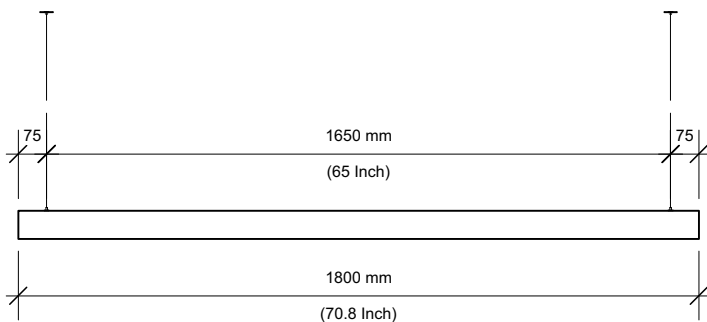

Design by

Thomas Housden

Material & finish

Terracotta extrusion & silicone caps

Dimensions & weight

L.1400mm H.78mm W.51mm, 6kg
(L.55.1inch H.3inch W.2inch, 13.2lb)
L.1600mm H.78mm W.51mm, 8kg
(L.63inch H.3inch W.2inch, 17.6lb)
L.1800mm H.78mm W.51mm, 10kg
(L.70.8inch H.3inch W.2inch, 22lb)

CE, EN60598 IP20

UL Listed 'damp' rated

Dimensions- Small, 1400mm/55.1 Inch

Dimensions- Medium, 1600mm/ 63 Inch

Dimensions- Large, 1800mm/ 71 Inch

Dimensions- Side view