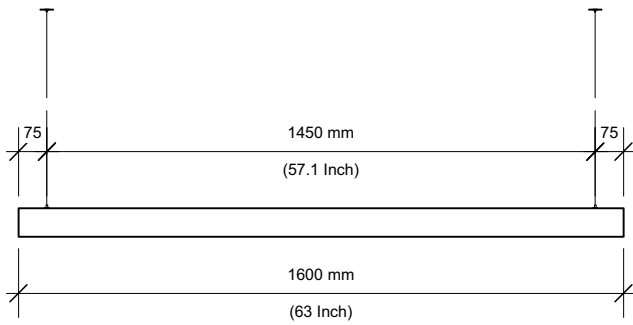

Design by

Thomas Housden

Material & finish

Terracotta extrusion & silicone caps

Dimensions & weight

L.1400mm H.78mm W.51mm, 6kg
(L.55.1inch H.3inch W.2inch, 13.2lb)
L.1600mm H.78mm W.51mm, 8kg
(L.63inch H.3inch W.2inch, 17.6lb)
L.1800mm H.78mm W.51mm, 10kg
(L.70.8inch H.3inch W.2inch, 22lb)

USA 12v DC LED 20W per metre

EU/UK 24v DC LED 19w per metre

2700K or 3000K colour temp

Special order higher output LED option available (UK/EU only) 3000k

IP rating IP20

USA 'damp' rated

Wiring certification

CE, EN60598 IP20

UL Listed 'damp' rated

Dimensions- Small, 1400mm/55.1 Inch

Dimensions- Medium, 1600mm/ 63 Inch

Dimensions- Large, 1800mm/ 71 Inch

Dimensions- Side view