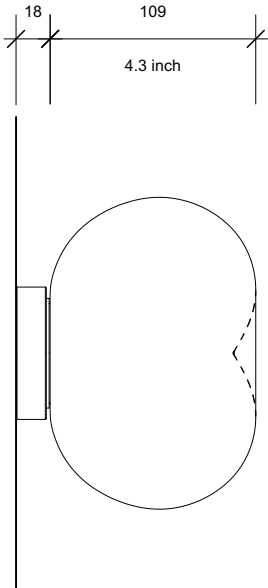

### Dimensions & weight

Ø165mm, H.127mm, 0.85kg  
Ø 6.5inch, H. 5inch, 1.87lb

### Wiring certification

CE, EN60598

Dimensions- Top View

Dimensions- Side View

Dimensions- Front View