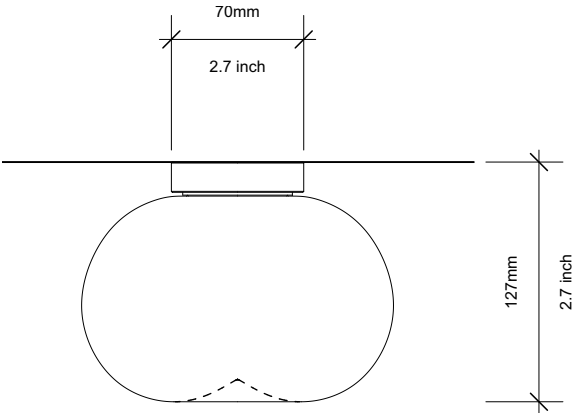

### Dimensions & weight

Ø165mm, H.127mm, 0.85kg  
Ø 6.5inch, H. 5inch, 1.87lb

### Wiring certification

CE, EN60598

Dimensions- Top View

Dimensions- Side View

Dimensions- Front View