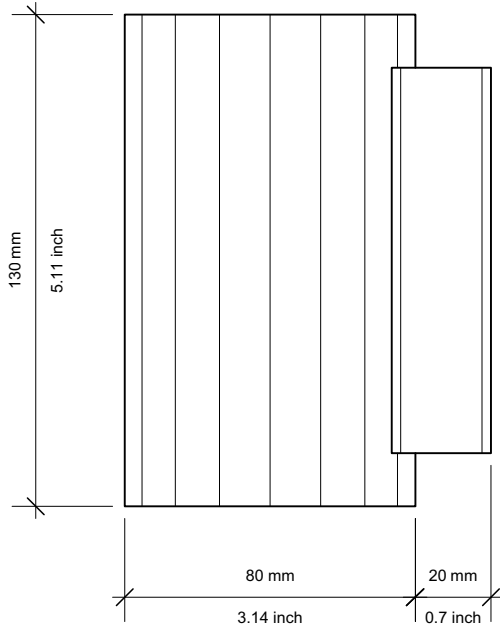

## Dimensions & weight

Ø80mm, H.130mm, 0.62kg

Ø3.14 inch, H.5.11 inch, 13.6lb

Projection from wall: 100mm EU / 3.34 inch USA

## Options

Raw terracotta

Terracotta with a gloss white glaze

USA - terracotta mounting disc (to cover 4" back box)

Dimensions- Side view EU

Dimensions- Front view USA

Dimensions- Top view EU

Dimensions- Top view USA