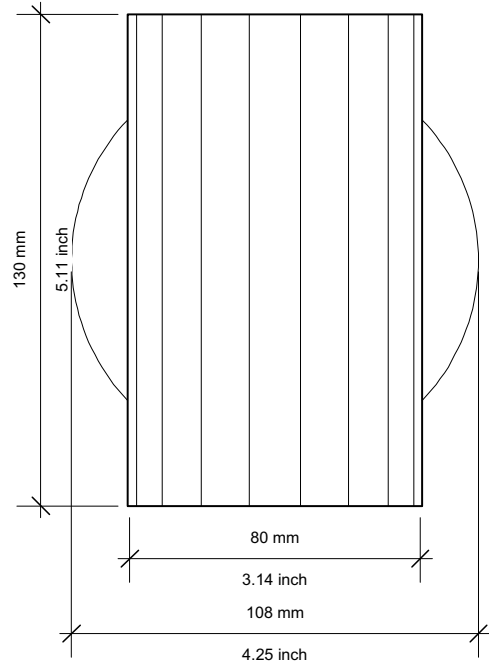

## Dimensions & weight

Ø80mm, H.130mm, 0.62kg

Ø3.14 inch, H.5.11 inch, 13.6lb

Projection from wall: 100mm EU / 3.34 inch USA

## Options

Raw terracotta

Terracotta with a gloss white glaze

USA - terracotta mounting disc (to cover 4" back box)

Dimensions- Side view EU

Dimensions- Front view USA

Dimensions- Top view EU

Dimensions- Top view USA