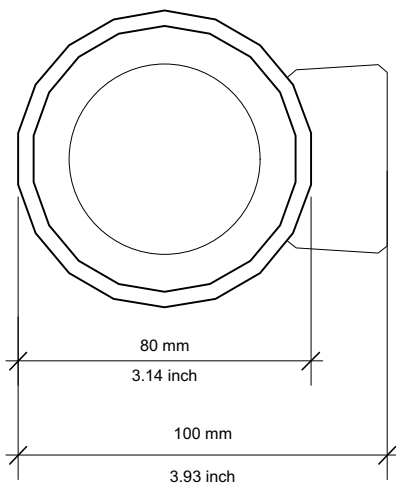

## Dimensions & weight

Ø80mm, H.130mm, 0.62kg

Ø3.14 inch, H.5.11 inch, 13.6lb

Projection from wall: 100mm EU / 3.34 inch USA

## Options

Raw terracotta

Terracotta with a gloss white glaze

USA - terracotta mounting disc (to cover 4" back box)

Dimensions- Side view EU

Dimensions- Front view USA

Dimensions- Top view EU

Dimensions- Top view USA