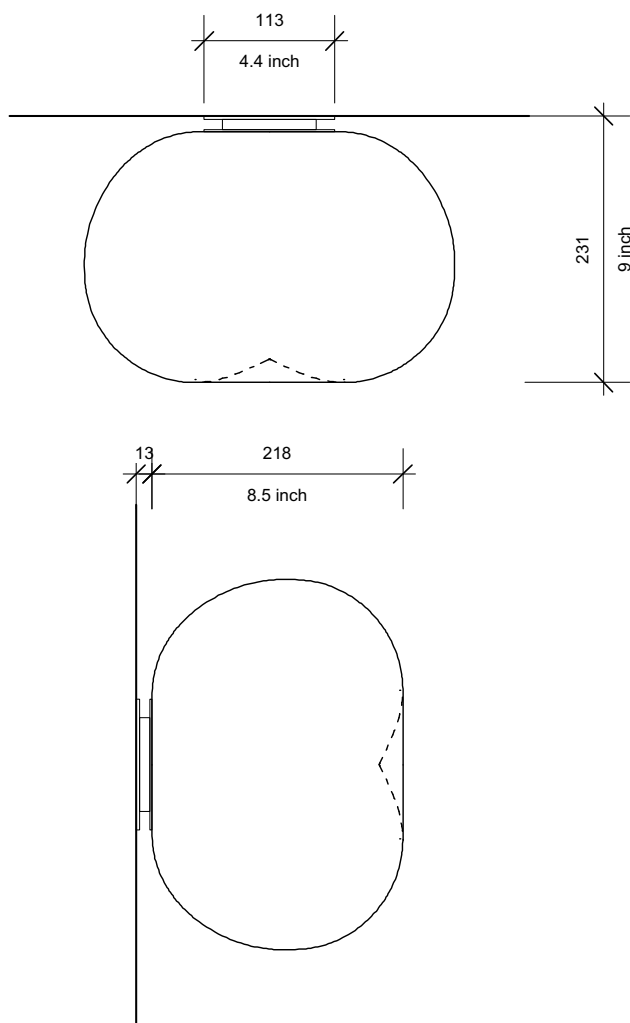

**Design by**

Mentsen

Material & finish

Opal acid etched hand blown glass

Aluminium wall and ceiling fixing

Dimensions & weight

Ø321mm, H.280mm, 3kg

Ø12.6inch, H.11inch, 6.6lb

Lamp type & wattage

- E27 lamp holder, max 15W LED (bulb not included)
- USA: E26 lamp holder, max 15W LED (bulb not included)
- Dimmable (if used with compatible dimming controls and bulbs)

IP rating

IP20

Wiring certification

CE, EN60598

UL Listed

Dimensions- Side view

Dimensions- Top view