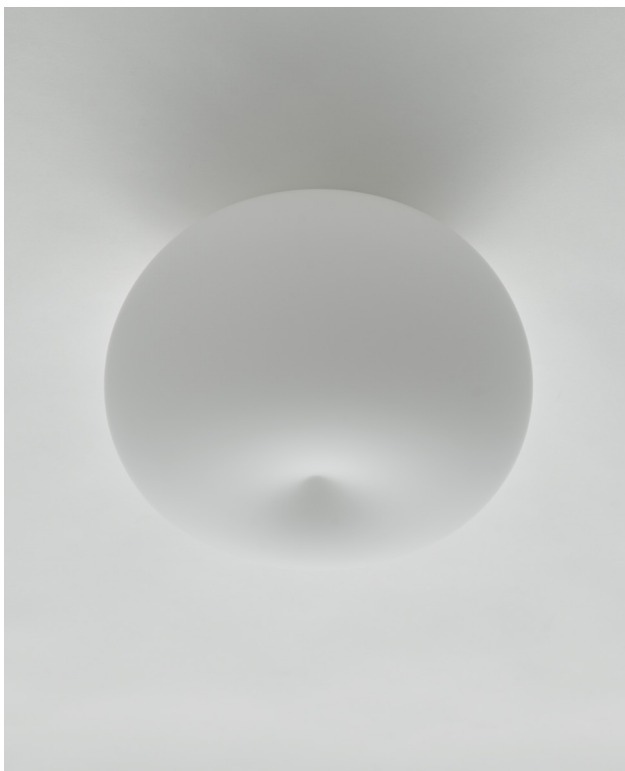

Wiring certification

CE, EN60598

UL Listed