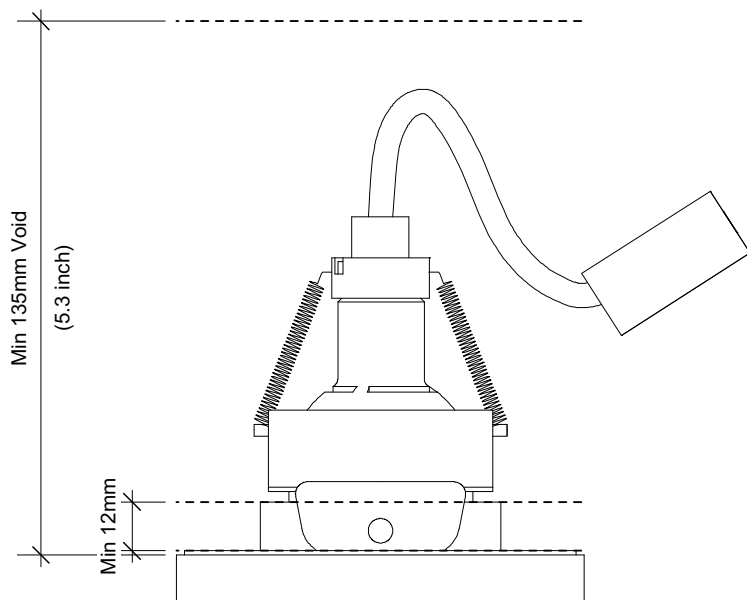

**Design by**

Thomas Housden

Material & finish

Terracotta and white glaze

Dimensions & weight

Ø100mm, H.120mm, 0.3kg

Ø3.9inch, H.4.7inch, 0.66lb

Ceiling hole: 64mm/2.5inch

Lamp type & wattage

- Max 7W LED GU10 bulb (not included)
- Dimmable if used with compatible dimming controls and bulbs inc Dali.

IP rating

IP44

Wiring certification

CE, EN60598

Dimensions- Side view

Design by

Thomas Housden

Material & finish

Terracotta and white glaze

Dimensions & weight

Ø100mm, H.120mm, 0.3kg

Ø3.9inch, H.4.7inch, 0.66lb

Ceiling hole: 64mm/2.5inch

Lamp type & wattage

- Max 7W LED GU10 bulb (not included)
- Dimmable if used with compatible dimming controls and bulbs inc Dali.

IP rating

IP44 (front face)

Wiring certification

CE, EN60598

Dimensions- Top view