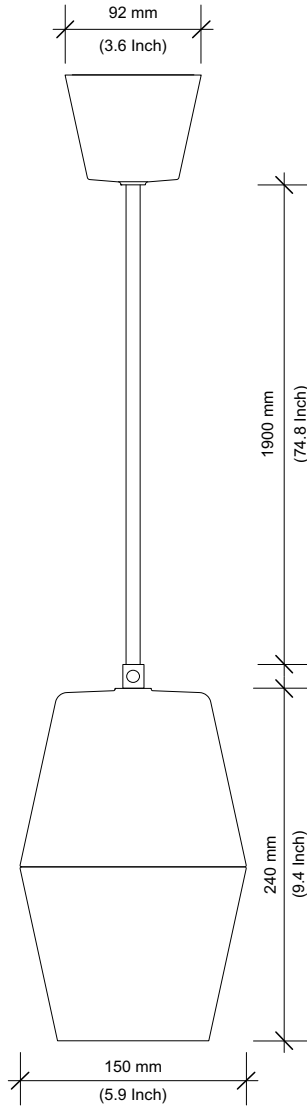

## Dimensions & weight

Ø150mm, H.240mm, 1.4kg

Ø5.9inch, H.9.4inch, 3.1lb

## Lamp type & wattage

- E27 lamp holder, max 12W LED (bulb not included)
- USA: E26 lamp holder, max 12W LED (bulb not included)
- Dimmable  
(if used with compatible dimming controls and bulbs)

## Dimensions- Side view

---

## Dimensions- Top view