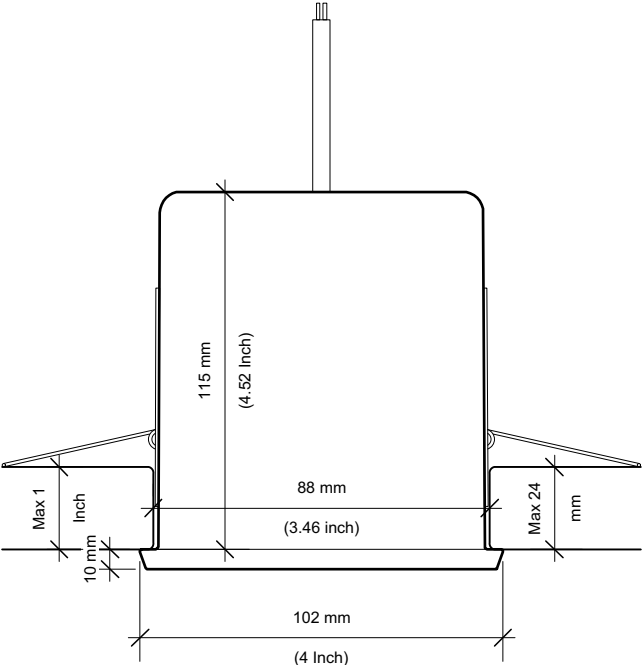

**Design by**

Thomas Housden

Material & finish

Terracotta and white glaze

Dimensions & weight

Ø102mm, H.115mm, 0.55kg

Ø4inch, H.4.5inch, 1.2lb

Ceiling hole: 90mm/3.54inch

Lamp type & wattage

- Max 7W LED GU10 bulb (not included)
- Dimmable if used with compatible dimming controls and bulbs.

IP rating

IP20

Wiring certification

CE, EN60598

Dimensions- Side view

Dimensions- Top view