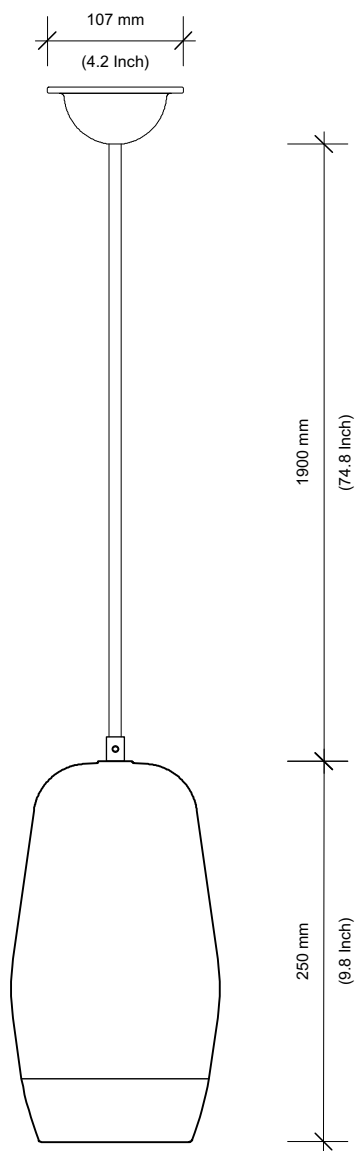

Terracotta Small Datasheet EU / USA

Design by

Thomas Housden

Material & finish

Terracotta and white gloss glaze

Dimensions & weight

Ø140mm / H.250mm, 1.2kg

Ø5.5inch / H.9.8inch, 2.6lb

Lamp type & wattage

- E27 lamp max 12W LED bulb (bulb not included)
- USA E26 lamp max 12W LED bulb (bulb not included)
- Dimmable if used with compatible dimming controls and bulbs

IP rating

IP20

Wiring certification

CE, EN60598

Options

White gloss glaze as a top glaze or bottom glaze option

Dimensions- Side view

Dimensions- Top view