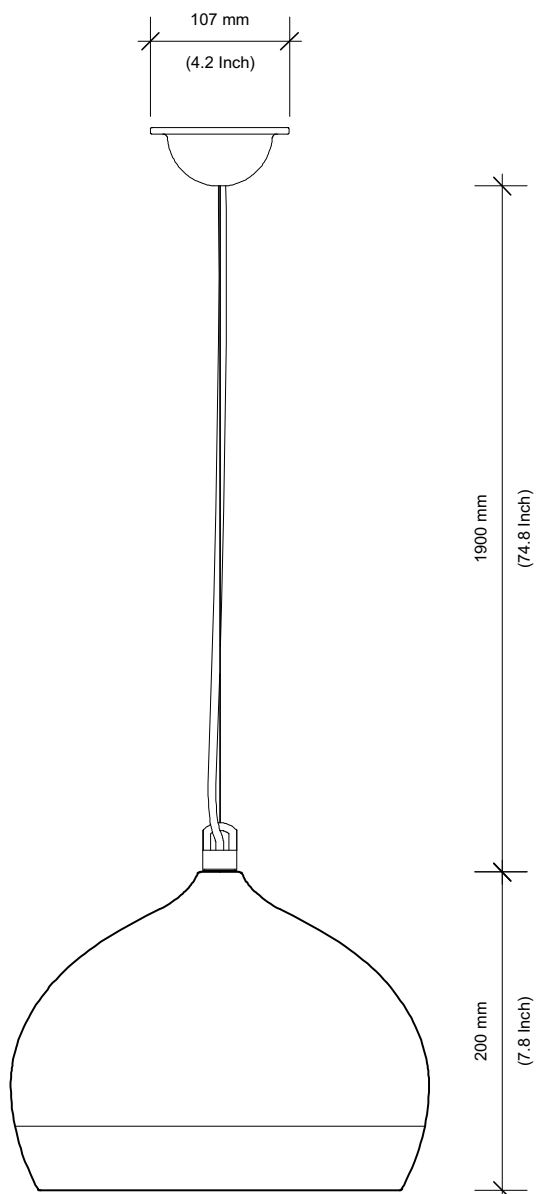

**Design by**

Thomas Housden

Material & finish

Terracotta and white gloss glaze

Dimensions & weight

Ø270mm, H.200mm, 2.5kg

Ø10.6inch, H.7.8inch, 5.5lb

Lamp type & wattage

- E27 lamp max 12W LED bulb (bulb not included)
- USA- E26 lamp max 12W LED bulb (bulb not included)
- Dimmable if used with compatible dimming controls and bulbs

IP rating

IP20

Wiring certification

CE, EN60598

Options

Raw terracotta

Terracotta top glazed in white gloss

Dimensions- Side view

Dimensions- Top view