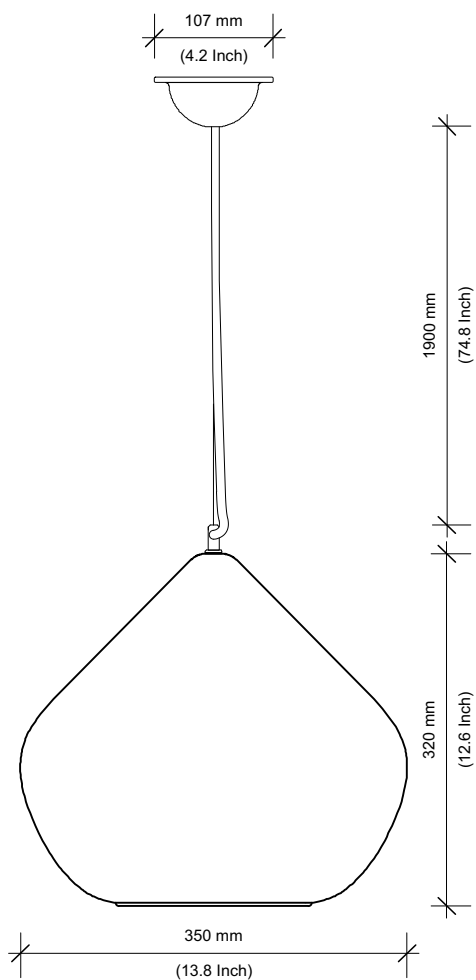

**Design by**

Thomas Housden

Material & finish

Terracotta & white gloss glaze

Dimensions & weight

Ø350mm, H.320mm, 4.5kg

Ø13.7inch, H.12.6inch, 9.9lb

Lamp type & wattage

- E27 lamp max 12W LED bulb (bulb not included)
- USA- E26 lamp max 12W LED bulb (bulb not included)
- Dimmable (if used with compatible dimming controls and bulbs)

IP rating

IP20

Wiring certification

CE, EN60598

Options

Terracotta 'top' glazed with white

Terracotta 'bottom' glazed in white

Dimensions- Side view

Dimensions- Top view