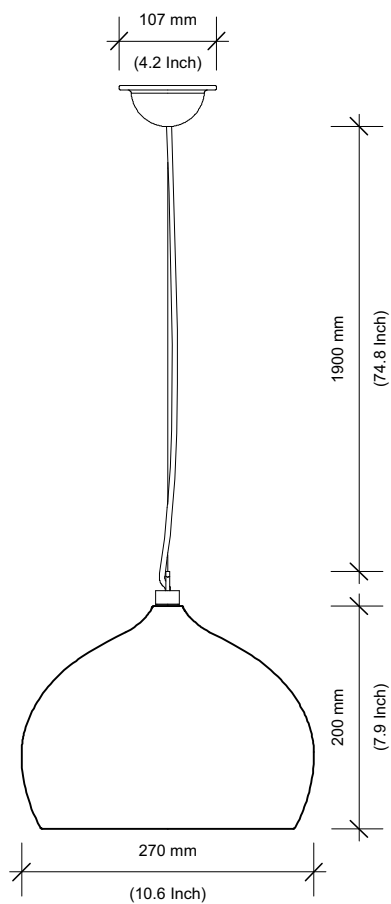

**Design by**

Thomas Housden

**Material & finish**

Earthenware & gloss white glaze

**Dimensions & weight**

Ø270mm, H.200mm, 2.5kg

Ø10.6inch, H.7.9inch, 5.5lb

**Lamp type & wattage**

- E27 lamp Max 12W LED (bulb not included)
- USA- E26 lamp Max 12W LED (bulb not included)
- Dimmable (if used with compatible dimming controls and bulbs)

**IP rating**

IP20

**Wiring certification**

CE, EN60598

## Dimensions- Side view

---

## Dimensions- Top view