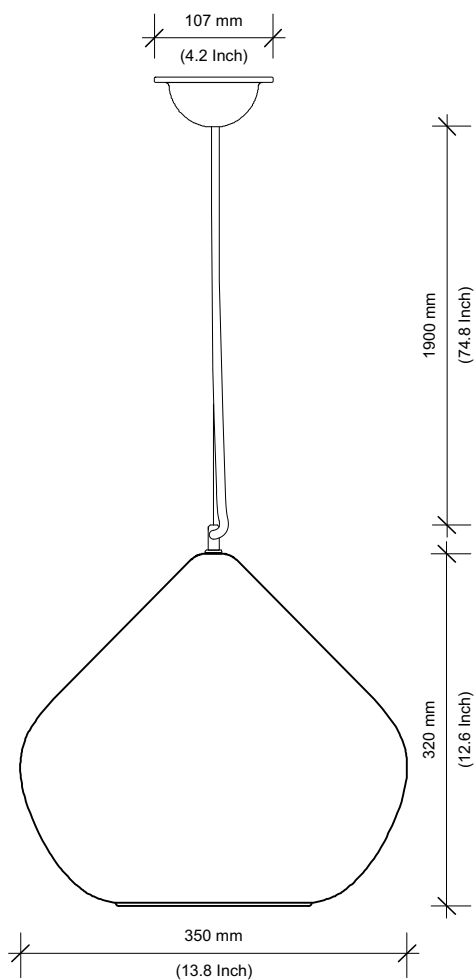

**Design by**

Thomas Housden

Material & finish

Earthenware & white gloss glaze

Dimensions & weight

Ø350mm / H.320mm, 5kg

Ø13.8inch, H.12.6inch, 9.9lb

Lamp type & wattage

- E27 lamp max 12W LED Bulb (bulb not included)
- USA- E26 lamp max 12W LED Bulb (bulb not included)
- Dimmable (if used with compatible dimming controls and bulbs)

IP rating

IP20

Wiring certification

CE, EN60598

Dimensions- Side view

Dimensions- Top view