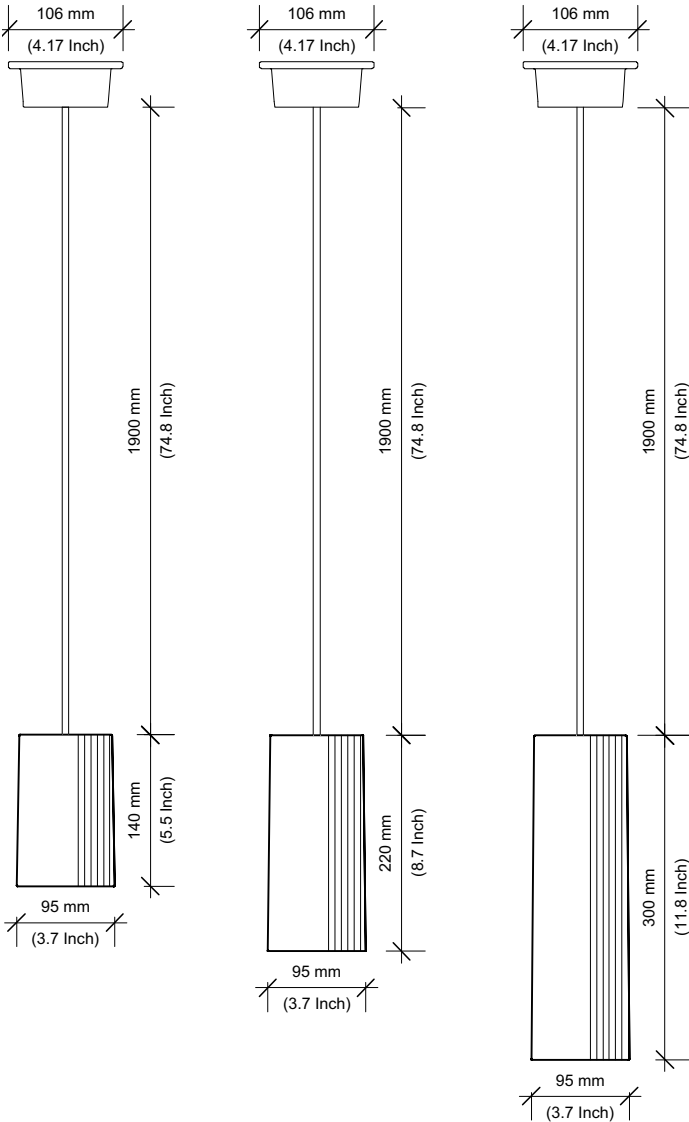

**Design by**

Mentsen

Material

Terracotta, copper

Dimensions & weight

Small:

H.140mm, Ø95mm, 0.8Kg

H.5.5inch, Ø3.7inch, 1.8lb

Medium:

H.220mm, Ø95mm, 1Kg

H.8.7inch, Ø3.7inch, 2.2lb

Large:

H.300mm, Ø95mm, 1.2Kg

H.11.8inch, Ø3.7inch, 2.6lb

Lamp type & wattage

- E27, Max 12W LED (bulb not included)
- E26 (USA), Max 12W LED (bulb not included)
- Dimmable (if used with compatible dimming controls and bulbs)

IP rating

IP20

Wiring certification

CE, EN60598

Options

Size: small, medium, large

Finish: raw terracotta, 'bone' matt glaze, 'indigo' matt glaze

Dimensions- Side view

Dimensions- Top view