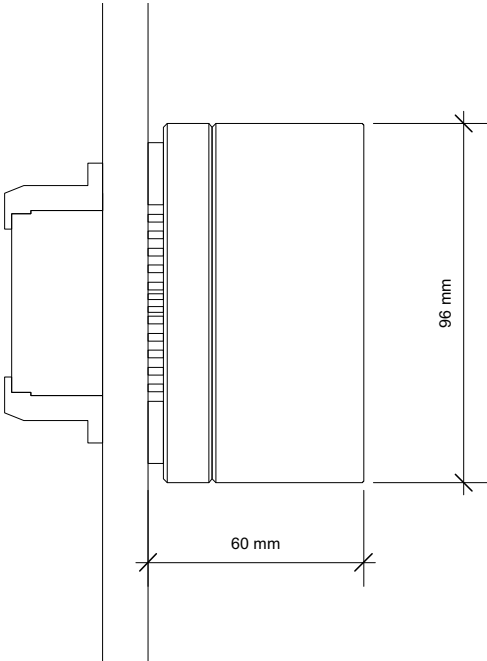

## Dimensions & weight

Ø96mm, 0.4kg

Projection from wall: 60mm

## Options

Silver, Gold, Green or Black

---

**Dimensions- Side view**

---

**Dimensions- Front view**