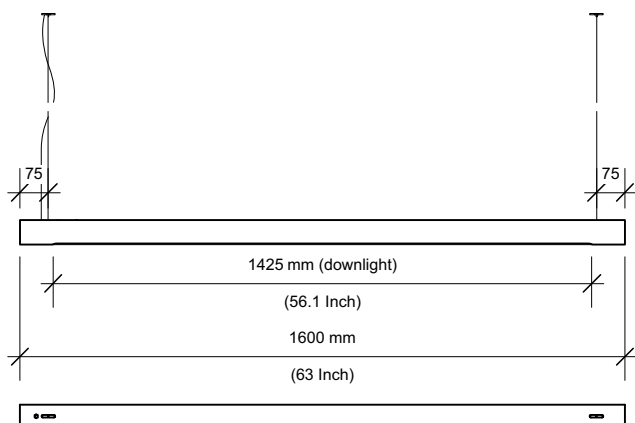

Up & downlight option:

L.1600 / Ø60 mm, 6kg

L.63inch / Ø2.4inch, 13.2lb

**Lamp type & wattage**

- 12V DC LED
- 1284 - 1345 lumen per metre
- 2700K or 3000K colour temp
- Downlight: 28W
- Up & downlight: 21W up + 28W down

## Dimensions - Side View

## Dimensions - Down light

## Dimensions - Up & down light