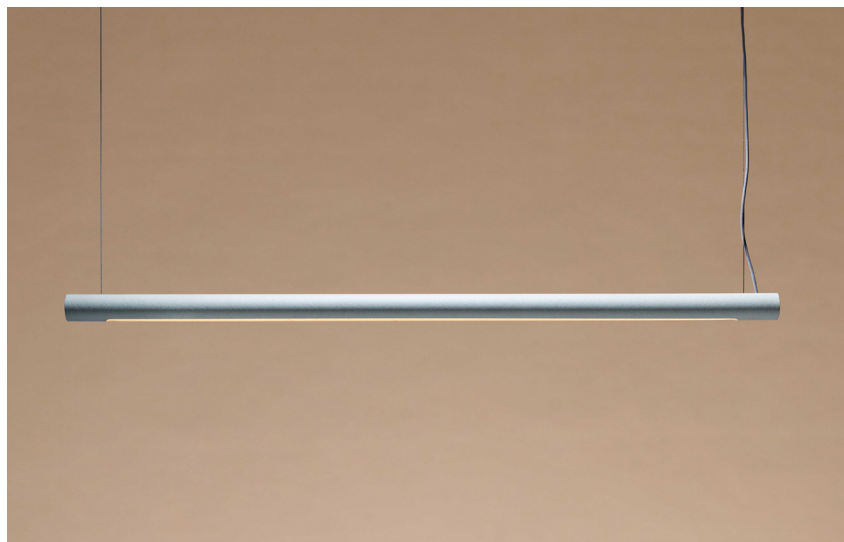

**Design by**

Thomas Housden

**Material & finish**

Ceramic extrusion, aluminium core, silicone end caps

**Dimensions & weight**

Downlight option:

L.1600 / Ø60 mm, 7kg

L.63inch / Ø2.4inch, 15.4lb

Up & downlight option:

L.1600 / Ø60 mm, 6kg

L.63inch / Ø2.4inch, 13.2lb

**Lamp type & wattage**

- 12V DC LED
- 1284 - 1345 lumen per metre
- 2700K or 3000K colour temp
- Downlight: 28W
- Up & downlight: 21W up + 28W down

## Dimensions - Side View

## Dimensions - Up & down light