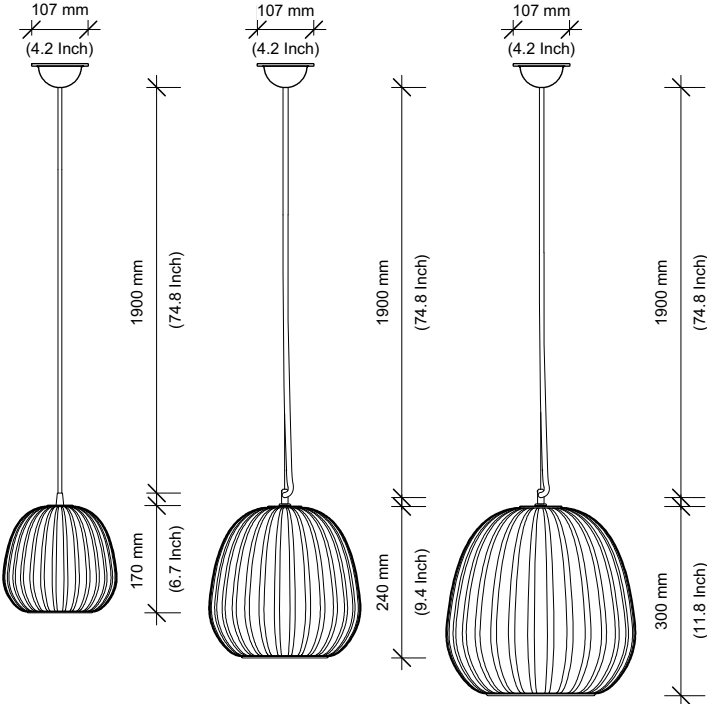

Gooseberry Pendant Datasheet EU/USA

Design by

Thomas Housden

Material & finish

Terracotta and gloss white glaze

Dimensions & weight

- Small
H.170mm, Ø170mm, 1.3Kg
H.6.7inch, Ø6.7inch, 2.9lb
- Medium (Wire Suspension)
H.240mm, Ø240mm, 2.6Kg
H.9.4inch, Ø9.4inch, 5.7lb
- Large (Wire Suspension)
H.300mm, Ø300mm, 5kg
H.11.8inch, Ø11.8inch, 11lb

Lamp type & wattage

- E27 lamp Max 12W LED (bulb not included)
- E26 (USA) lamp Max 12W LED (bulb not included)
- Dimmable (if used with compatible dimming controls and bulbs)

IP rating

IP20

Wiring certification

CE, EN60598

Options

Small, Medium, Large

Dimensions- Side view

Dimensions- Top view