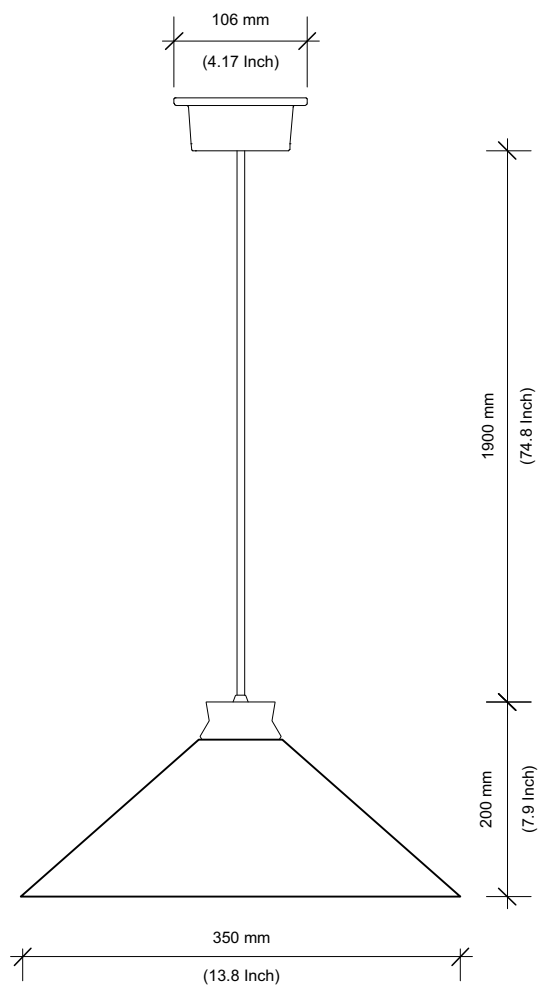

**Design by**

Thomas Housden

Material & finish

Ceramic, silicone

Dimensions & weight

H.200mm, Ø350mm, 1.7kg

H.7.9inch, Ø13.8inch, 3.7lb

Lamp type & wattage

- E27, Max 12W LED (bulb not included)
- E26 (USA), Max 12W LED (bulb not included)
- Dimmable
(if used with compatible controls and bulbs)

IP rating

IP20

Wiring certification

CE, EN60598

Dimensions- Side view

Dimensions- Top view