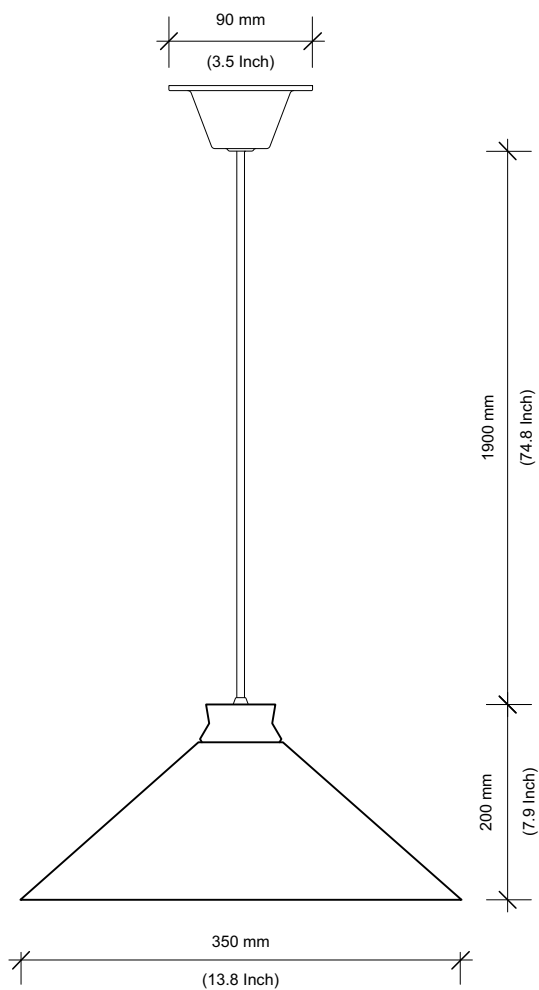

Dimensions & weight

H.200mm, Ø350mm, 1.5kg

H.7.9inch, Ø13.8inch, 3.3lb

Lamp type & wattage

- E27, Max 12W LED (bulb not included)
- E26 (USA), Max 12W LED (bulb not included)
- Dimmable
(if used with compatible controls and bulbs)

IP rating

IP20

Wiring certification

CE, EN60598

Options

1.coral red 2.duck egg blue 3.mint green 4.pigeon

Dimensions- Side view

Dimensions- Top view