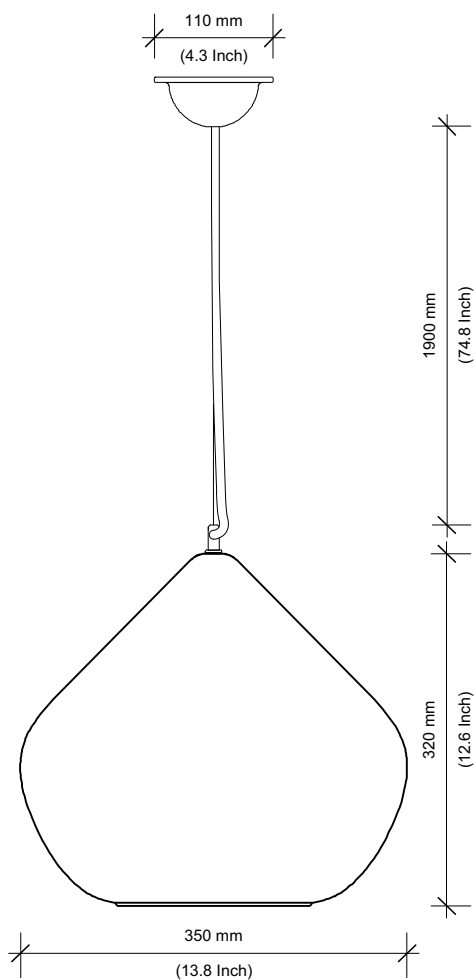

**Design by**

Thomas Housden

Material & finish

Earthenware & semi-matt glaze

Dimensions & weight

Ø350mm, H.320mm, 4.5kg

Ø13.8inch, H.12.6inch, 9.9lb

Lamp type & wattage

- E27 lamp holder, max 12W LED (bulb not included)
- USA: E26 lamp holder, max 12W LED (bulb not included)
- Dimmable if used with compatible dimming controls and bulbs

IP rating

IP20

Wiring certification

CE, EN60598

Finish Options

Oyster, Mustard, Liquorice

Dimensions- Side view

Dimensions- Top view