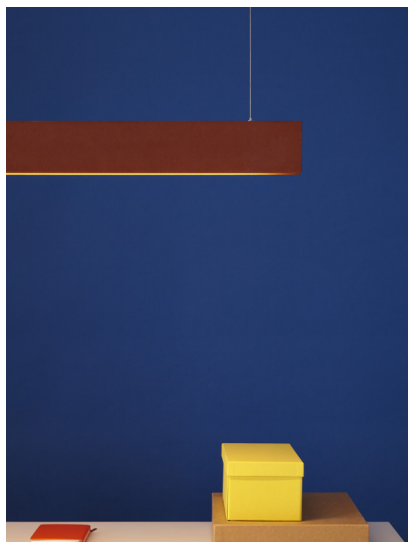

Design by

Thomas Housden

Material & finish

Terracotta extrusion & silicone caps

Dimensions & weight

- L.1400mm H.78mm W.51mm, 6kg
  L.55.1inch H.3inch W.2inch, 13.2lb
- L.1600mm H.78mm W.51mm, 8kg
  L.63inch H.3inch W.2inch, 17.6lb
- L.1800mm H.78mm W.51mm, 10kg
  L.70.8inch H.3inch W.2inch, 22lb

Dimming

Mains dimmable driver (not available USA)
Standard driver with dimmer interface available in Dali,
1-10V, wall mounted dimmer module, remote control
module.

Lamp type & wattage

- 12V DC LED 20W per metre
- 1284 - 1345 lumen per metre
- 2700K or 3000K colour temp
- Total Wattage: 1400mm, 27w
- Total Wattage: 1600mm, 31w
- Total Wattage: 1800mm, 35w

IP rating

IP20
USA 'damp' rated

Wiring certification

CE, EN60598
UL Listed