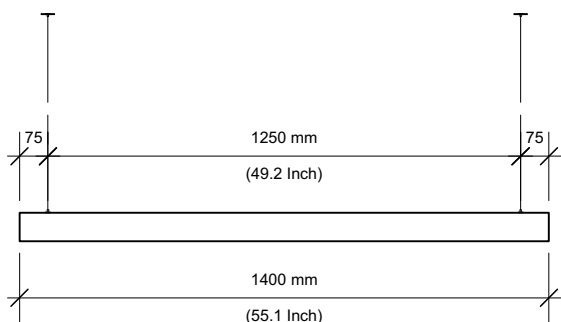

Design by

Thomas Housden

Material & finish

Terracotta extrusion & silicone caps

Dimensions & weight

- L.1400mm H.78mm W.51mm, 6kg
L.55.1inch H.3inch W.2inch, 13.2lb
- L.1600mm H.78mm W.51mm, 8kg
L.63inch H.3inch W.2inch, 17.6lb
- L.1800mm H.78mm W.51mm, 10kg
L.70.8inch H.3inch W.2inch, 22lb

Dimming

Mains dimmable driver (not available USA)
Standard driver with dimmer interface available in Dali,
1-10V, wall mounted dimmer module, remote control
module.

Lamp type & wattage

- 12V DC LED 20W per metre
- 1284 - 1345 lumen per metre
- 2700K or 3000K colour temp
- Total Wattage: 1400mm, 27w
- Total Wattage: 1600mm, 31w
- Total Wattage: 1800mm, 35w

IP rating

IP20
USA 'damp' rated

Wiring certification

CE, EN60598
UL Listed

Dimensions- Small, 1400mm/55.1 Inch

Dimensions- Side view

Dimensions- Medium, 1600mm/ 63 Inch

Dimensions- Large, 1800mm/ 71 Inch