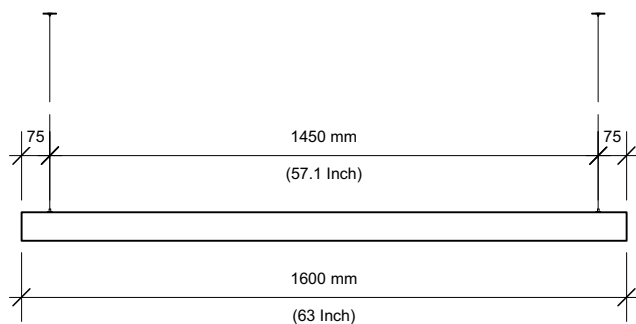

Design by

Thomas Housden

Material & finish

Terracotta extrusion & silicone caps

Dimensions & weight

- L.1400mm H.78mm W.51mm, 6kg
L.55.1inch H.3inch W.2inch, 13.2lb
- L.1600mm H.78mm W.51mm, 8kg
L.63inch H.3inch W.2inch, 17.6lb
- L.1800mm H.78mm W.51mm, 10kg
L.70.8inch H.3inch W.2inch, 22lb

Dimming

Mains dimmable driver (not available USA)
Standard driver with dimmer interface available in Dali,
1-10V, wall mounted dimmer module, remote control
module.

Lamp type & wattage

- 12V DC LED 20W per metre
- 1284 - 1345 lumen per metre
- 2700K or 3000K colour temp
- Total Wattage: 1400mm, 27w
- Total Wattage: 1600mm, 31w
- Total Wattage: 1800mm, 35w

IP rating

IP20
USA 'damp' rated

Wiring certification

CE, EN60598
UL Listed

Dimensions- Small, 1400mm/55.1 Inch

Dimensions- Side view

Dimensions- Medium, 1600mm/ 63 Inch

Dimensions- Large, 1800mm/ 71 Inch