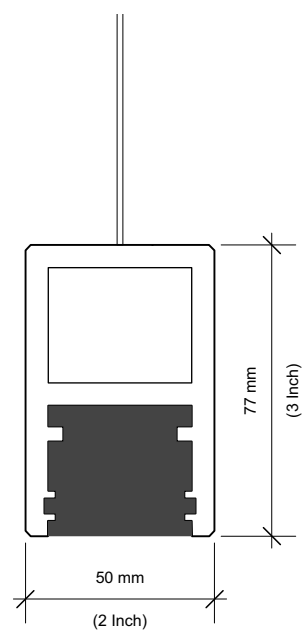

Design by

Thomas Housden

Material & finish

Terracotta extrusion & silicone caps

Dimensions & weight

- L.1400mm H.78mm W.51mm, 6kg
L.55.1inch H.3inch W.2inch, 13.2lb
- L.1600mm H.78mm W.51mm, 8kg
L.63inch H.3inch W.2inch, 17.6lb
- L.1800mm H.78mm W.51mm, 10kg
L.70.8inch H.3inch W.2inch, 22lb

Dimming

Mains dimmable driver (not available USA)
Standard driver with dimmer interface available in Dali,
1-10V, wall mounted dimmer module, remote control
module.

Lamp type & wattage

- 12V DC LED 20W per metre
- 1284 - 1345 lumen per metre
- 2700K or 3000K colour temp
- Total Wattage: 1400mm, 27w
- Total Wattage: 1600mm, 31w
- Total Wattage: 1800mm, 35w

IP rating

IP20
USA 'damp' rated

Wiring certification

CE, EN60598
UL Listed

Dimensions- Small, 1400mm/55.1 Inch

Dimensions- Side view

Dimensions- Medium, 1600mm/ 63 Inch

Dimensions- Large, 1800mm/ 71 Inch