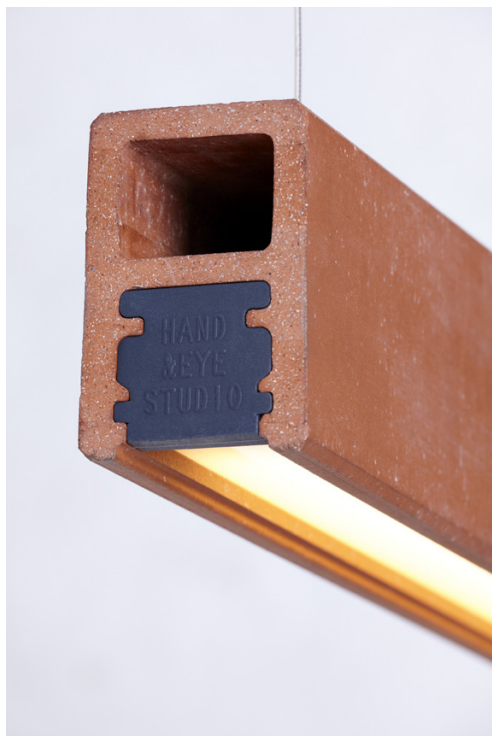

# A-BEAM

---

**Design by**  
Thomas Housden

---

**Material**  
Terracotta

---

**Dimensions**  
L1600mm, H78mm, W51mm, 8Kg  
L1800mm, H78mm, W51mm, 10kg  
L1400mm, H78mm, W51mm, 6kg  
Bespoke lengths may be available on request

---

**Notes**  
20W/linear metre integrated LED light  
2700K or 3000K LED light source available  
12V system  
Dimmable  
Wiring certification CE, EN60598  
IP 20

---

**Finish**  
Raw terracotta extrusion with matt opal diffuser and moulded rubber end caps in grey